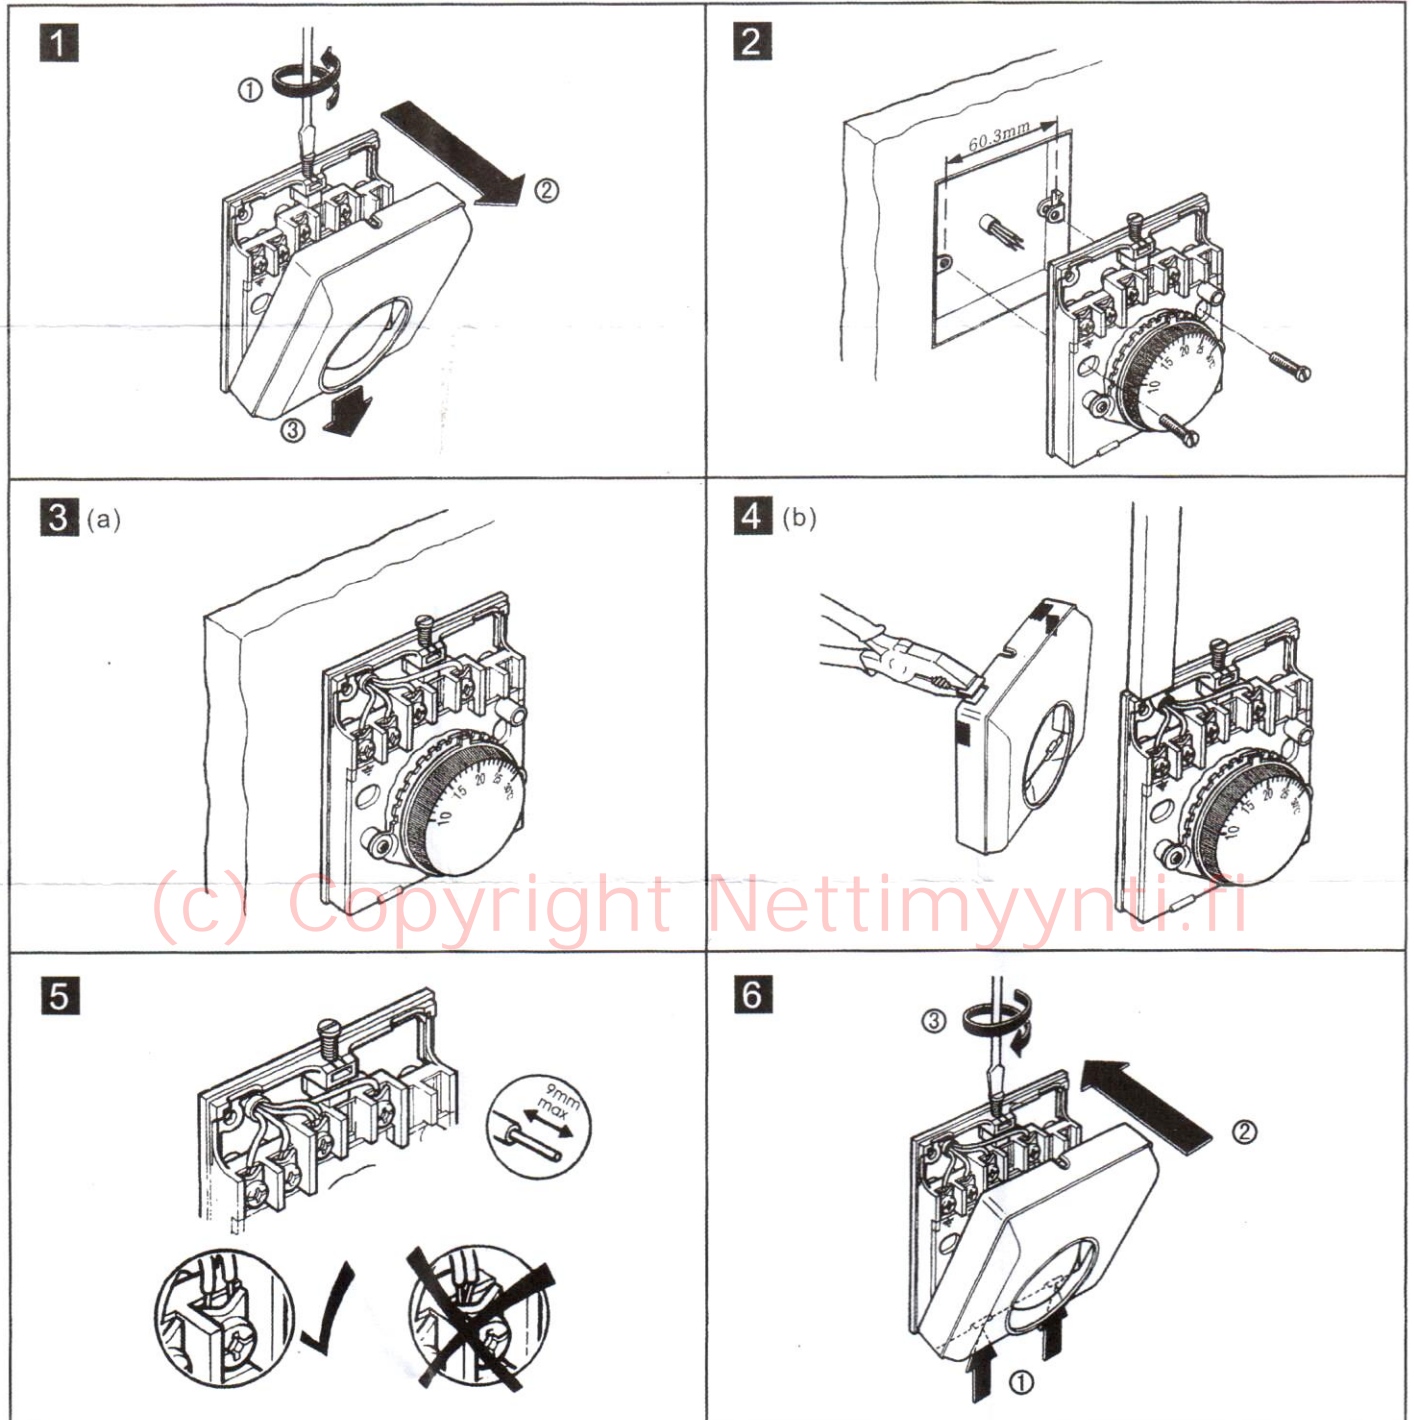

Room Temperature Controller

Installation Guide

(c) Copyright Nettimynti.fi

Wiring diagrams

GED-JX01
(T6360A)

GED-JX02
(T6360A)

GED-JX03
(T6360C)

GED-JX04
(T6360C)

GED-JX05
(T4360D)