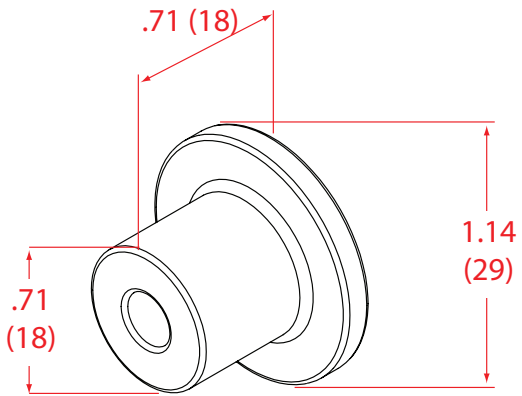

OmniMount, an innovator of A/V mounts and furniture for more than a quarter century, is the choice of professional installers and the brand most recommended by flat panel manufacturers. The EZMount is the world's easiest, strongest, most discreet way to hang your flat panel TV – anywhere. It's truly a revolutionary mounting system designed specifically for do-it-yourselfers wanting to hang a 13" to 46" flat panel TV with total ease and confidence.

Product Specifications

Fits most: 13" - 46" flat panel TVs

Supports up to: 40 lbs (18.1 kg) in drywall and 80 lbs (36.3 kg) in a single-stud or concrete

Mounting Profile: 1.0" (25mm)

Universal & VESA Compliant:

75x75 to 400x400

Mounting: Drywall, single-stud or solid wall

UL listed: Yes

Warranty: 5 years

Color: Black

Product Benefits

- Mount your flat panel with total ease and confidence anywhere – no studs required
- Impressively low 1.0" (25mm) mounting profile
- Precut installation template with VESA 100x100, 100x200 and 200x200 mounting holes for simple and accurate mounting. Additional template included for VESA 75x75 and up to VESA 400x400.
- Lift n' Lock™ allows you to easily attach your flat panel to the mount
- Installs in just minutes with included drill bit, level and installation template
- Wall brackets rotate 90° to lock panel in place
- Includes complete hardware kit

	Color	Stock Code	Packaging UPC	MC UPC
Americas	Black	1004610-1	728901024528	728901717970
International	Black	NA	NA	NA

	Dimensions WxDxH inches (mm)	Wt lbs (kg)
Product Box	2.8 x 8.9 x 9.2 (70x225x233)	2.1 (1.0)
Master Carton	9.7 x 14.4 x 10.0 (245x365x255)	10.5 (4.8)

Box Contents	Qty
Wall bracket	4
Panel spacer	4
Standard installation template	1
Expanded installation template	1
Level	1

Box Contents	Qty
Drill bit	1
Tack	2
Complete mount installation hardware kit	1
Complete panel attachment hardware kit	1
Instruction manual	1

inches (mm)