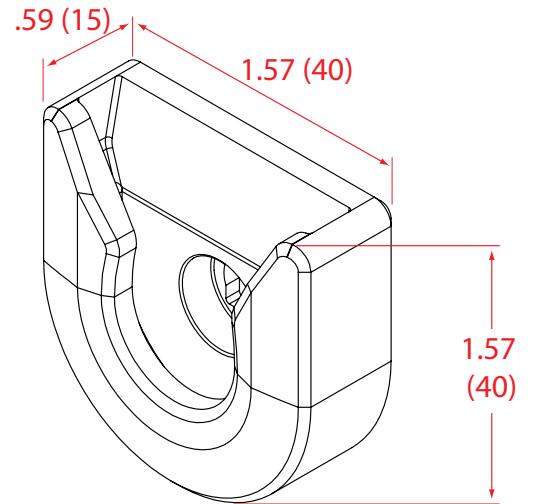

OmniMount, an innovator of A/V mounts and furniture for more than a quarter century, is the choice of professional installers and the brand most recommended by flat panel manufacturers. The EZMount is the world's easiest, strongest, most discreet way to hang your flat panel TV – anywhere. It's truly a revolutionary mounting system designed specifically for do-it-yourselfers wanting to hang a 13" to 46" flat panel TV with total ease and confidence.

Product Specifications

Fits most: 13" - 46" flat panel TVs

Supports up to: 40 lbs (18.1 kg) in drywall and 80 lbs (36.3 kg) in a single-stud or concrete

Mounting Profile: 1.0" (25mm)

Universal & VESA Compliant:

75x75 to 400x400

Mounting: Drywall, single-stud or solid wall

UL listed: Yes

Warranty: 5 years

Color: Black

Product Benefits

- Mount your flat panel with total ease and confidence anywhere – no studs required
- Impressively low 1.0" (25mm) mounting profile
- Precut installation template with VESA 100x100, 100x200 and 200x200 mounting holes for simple and accurate mounting. Additional template included for VESA 75x75 and up to VESA 400x400.
- Lift n' Lock™ allows you to easily attach your flat panel to the mount
- Installs in just minutes with included drill bit, level and installation template
- Wall brackets rotate 90° to lock panel in place
- Includes complete hardware kit

	Color	Stock Code	Packaging UPC	MC UPC
Americas	Black	1004610-1	728901024528	728901717970
International	Black	NA	NA	NA

	Dimensions WxDxH inches (mm)	Wt lbs (kg)
Product Box	2.8 x 8.9 x 9.2 (70x225x233)	2.1 (1.0)
Master Carton	9.7 x 14.4 x 10.0 (245x365x255)	10.5 (4.8)

Box Contents	Qty
Wall bracket	4
Panel spacer	4
Standard installation template	1
Expanded installation template	1
Level	1

Box Contents	Qty
Drill bit	1
Tack	2
Complete mount installation hardware kit	1
Complete panel attachment hardware kit	1
Instruction manual	1

inches (mm)