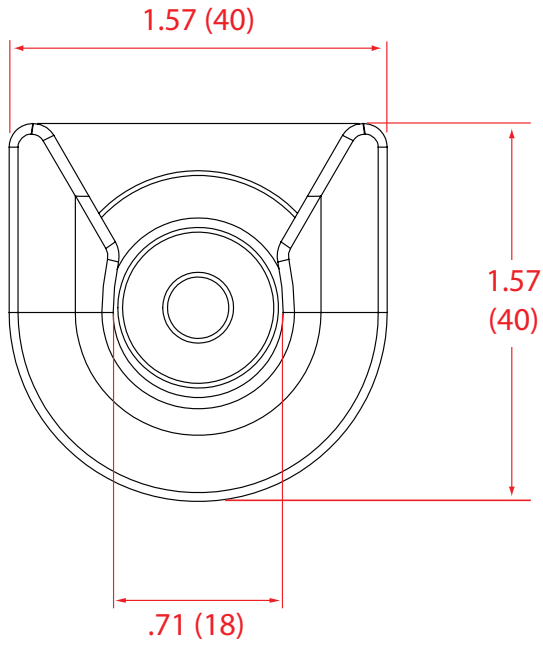

OmniMount, an innovator of A/V mounts and furniture for more than a quarter century, is the choice of professional installers and the brand most recommended by flat panel manufacturers. The EZMount is the world's easiest, strongest, most discreet way to hang your flat panel TV – anywhere. It's truly a revolutionary mounting system designed specifically for do-it-yourselfers wanting to hang a 13" to 46" flat panel TV with total ease and confidence.

Product Specifications

Fits most: 13" - 46" flat panel TVs

Supports up to: 40 lbs (18.1 kg) in drywall and 80 lbs (36.3 kg) in a single-stud or concrete

Mounting Profile: 1.0" (25mm)

Universal & VESA Compliant:

75x75 to 400x400

Mounting: Drywall, single-stud or solid wall

UL listed: Yes

Warranty: 5 years

Color: Black

Product Benefits

- Mount your flat panel with total ease and confidence anywhere – no studs required
- Impressively low 1.0" (25mm) mounting profile
- Precut installation template with VESA 100x100, 100x200 and 200x200 mounting holes for simple and accurate mounting. Additional template included for VESA 75x75 and up to VESA 400x400.
- Lift n' Lock™ allows you to easily attach your flat panel to the mount
- Installs in just minutes with included drill bit, level and installation template
- Wall brackets rotate 90° to lock panel in place
- Includes complete hardware kit

	Color	Stock Code	Packaging UPC	MC UPC
Americas	Black	1004610-1	728901024528	728901717970
International	Black	NA	NA	NA

	Dimensions WxDxH inches (mm)	Wt lbs (kg)
Product Box	2.8 x 8.9 x 9.2 (70x225x233)	2.1 (1.0)
Master Carton	9.7 x 14.4 x 10.0 (245x365x255)	10.5 (4.8)

Box Contents	Qty
Wall bracket	4
Panel spacer	4
Standard installation template	1
Expanded installation template	1
Level	1

Box Contents	Qty
Drill bit	1
Tack	2
Complete mount installation hardware kit	1
Complete panel attachment hardware kit	1
Instruction manual	1

inches (mm)