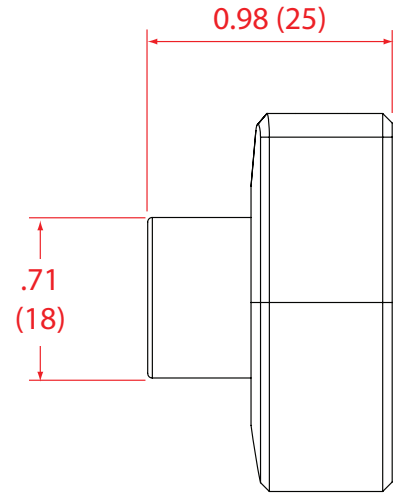

OmniMount, an innovator of A/V mounts and furniture for more than a quarter century, is the choice of professional installers and the brand most recommended by flat panel manufacturers. The EZMount is the world's easiest, strongest, most discreet way to hang your flat panel TV – anywhere. It's truly a revolutionary mounting system designed specifically for do-it-yourselfers wanting to hang a 13" to 46" flat panel TV with total ease and confidence.

Product Specifications

Fits most: 13" - 46" flat panel TVs

Supports up to: 40 lbs (18.1 kg) in drywall and 80 lbs (36.3 kg) in a single-stud or concrete

Mounting Profile: 1.0" (25mm)

Universal & VESA Compliant:

75x75 to 400x400

Mounting: Drywall, single-stud or solid wall

UL listed: Yes

Warranty: 5 years

Color: Black

Product Benefits

- Mount your flat panel with total ease and confidence anywhere – no studs required
- Impressively low 1.0" (25mm) mounting profile
- Precut installation template with VESA 100x100, 100x200 and 200x200 mounting holes for simple and accurate mounting. Additional template included for VESA 75x75 and up to VESA 400x400.
- Lift n' Lock™ allows you to easily attach your flat panel to the mount
- Installs in just minutes with included drill bit, level and installation template
- Wall brackets rotate 90° to lock panel in place
- Includes complete hardware kit

	Color	Stock Code	Packaging UPC	MC UPC
Americas	Black	1004610-1	728901024528	728901717970
International	Black	NA	NA	NA

	Dimensions WxDxH inches (mm)	Wt lbs (kg)
Product Box	2.8 x 8.9 x 9.2 (70x225x233)	2.1 (1.0)
Master Carton	9.7 x 14.4 x 10.0 (245x365x255)	10.5 (4.8)

Box Contents	Qty
Wall bracket	4
Panel spacer	4
Standard installation template	1
Expanded installation template	1
Level	1

Box Contents	Qty
Drill bit	1
Tack	2
Complete mount installation hardware kit	1
Complete panel attachment hardware kit	1
Instruction manual	1

inches (mm)