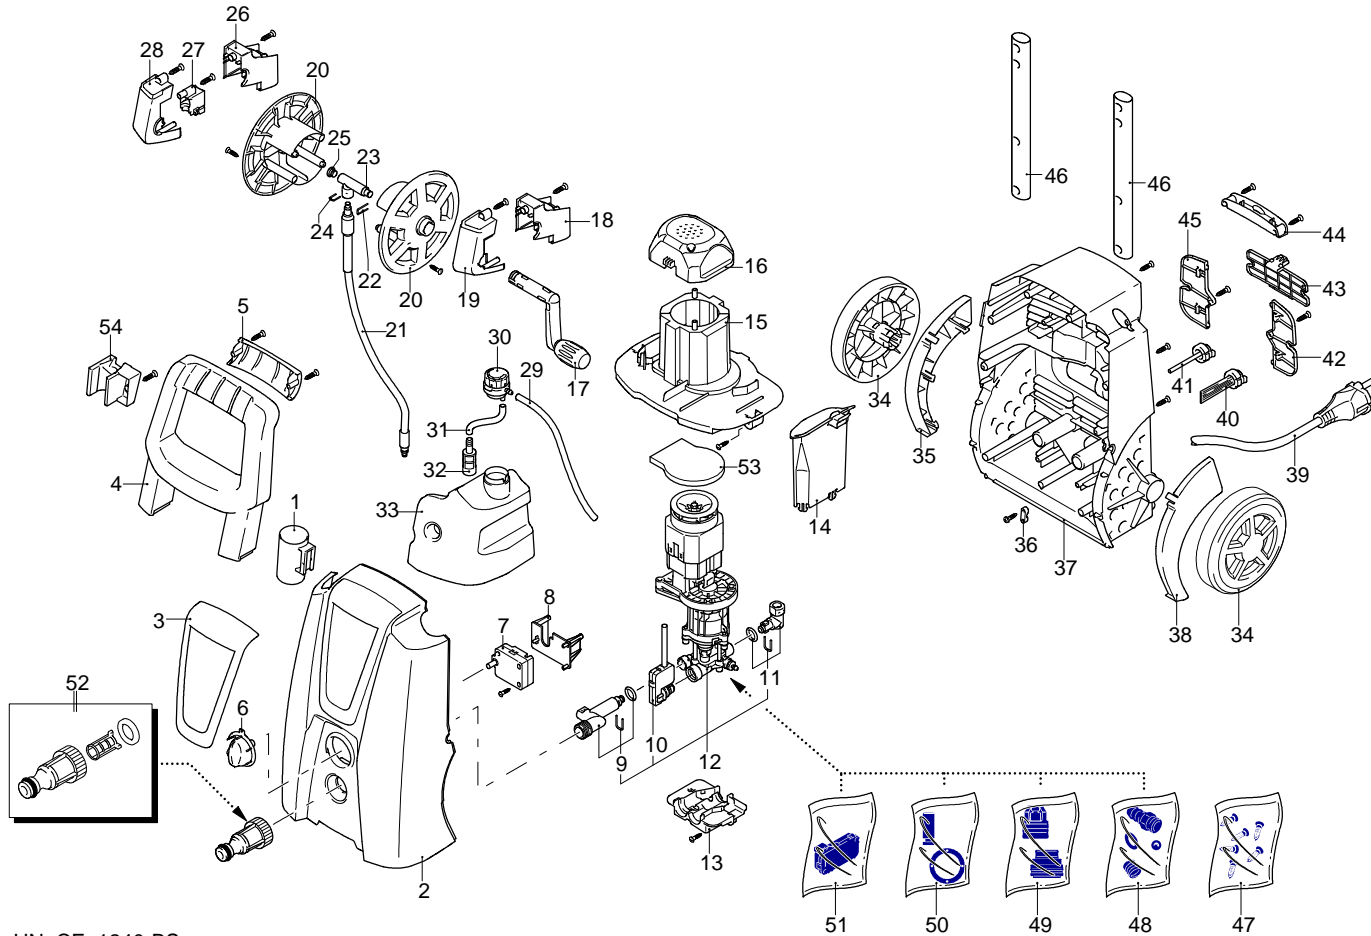

# Model PW 1900 WR PLUS

Version:

Serial number:

Code: **13494**

20/05/2013

UN\_CE\_1240-BS

Validity	Pos.	Code	Description	Q
	1	3760600	Accessories carrier	1
	2	3761900	Casing	1
	3	3761910	Guard	1
	4	3760400	Handle	1
	5	3760450	Knob	1
	6	3760211	Knob	1
	7	3761640	Switch	1
	8	3761000	Bracket	1
	9	3761180	Suction kit	1
	10	3641340	TSS box assembly	1
	11	3761190	Delivery kit	1
	12	3761620	Electric pump assembly	1
	13	3760980	Support	1
	14	3760230	Accessories carrier	1
	15	3761660	Conveyor	1
	16	3761650	Cover	1
	17	3760941	Lever	1
	18	3760410	Support	1
	19	3760440	Support	1
	20	3760390	Plate	2
	21	3760760	High pressure hose	1
	22	3760840	Fork	1
	23	3760590	Fitting	1
	24	3760750	Fork	1
	25	3760830	Plug	1
	26	3760420	Support	1
	27	3760460	Support	1
	28	3760430	Support	1
	29	3760900	Detergent hose	1
	30	3761050	Plug	1
	31	3761100	Detergent hose	1
	32	3440720	Filter	1
	33	3760240	Tank	1
	34	3761920	Wheel	2
	35	3760250	Guard	1
	36	3320200	Cable gland	1
	37	3760260	Base	1
	38	3760670	Guard	1
	39	3761630	Cable	1
	40	3760271	Lubrication kit	2
	41	3760291	Nozzle cleaning kit	1
	42	3760301	Accessories carrier	1
	43	3760311	Door	1
	44	3760471	Guard	1
	45	3760301	Accessories carrier	1
	46	3760860	Extension	2
	47	3761600	Screw kit	1
	48	3640880	Detergent suction kit	1
	49	3640550	Water seal kit	1
	50	3640710	Piston + seals kit	1
	51	3761210	TSS kit	1
	52	3082130	Water coupling kit	1
	53	3761670	Filter	1
	54	3760610	Accessories carrier	1

# Model PW 1900 WR PLUS

Version:

Serial number:

Code: **13494**

20/05/2013

Validity	Pos.	Code	Description	Q
	1	3761381	Gun	1
	2	3761440	Lance head	1
	3	3761400	Lance	1
	4	3761390	Lance+rotopower	1
	5	3761410	High pressure hose	1
	6	3641140	Gasket kit	1
	7	3940260	Tube clip	1
	8	3760680	Extension	1
	9	3761940	Patio Cleaner	1
	10	3761431	Patio Cleaner kit	1