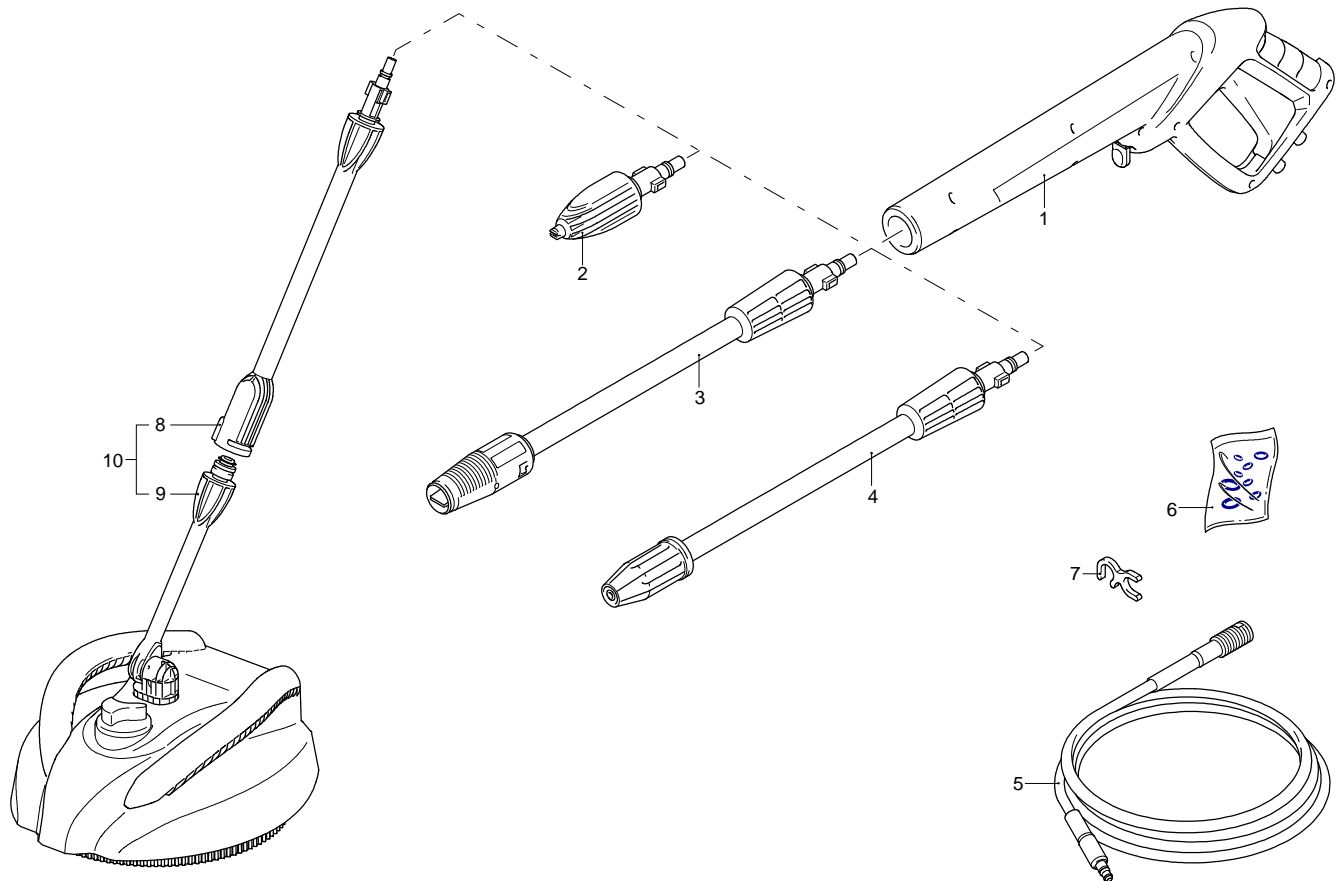

# Model PW 1900 WR PLUS

Version:

Serial number:

Code: **13494**

20/05/2013

UN\_CE\_1240-BS

Validity	Pos.	Code	Description	Q
	1	3760600	Accessories carrier	1
	2	3761900	Casing	1
	3	3761910	Guard	1
	4	3760400	Handle	1
	5	3760450	Knob	1
	6	3760211	Knob	1
	7	3761640	Switch	1
	8	3761000	Bracket	1
	9	3761180	Suction kit	1
	10	3641340	TSS box assembly	1
	11	3761190	Delivery kit	1
	12	3761620	Electric pump assembly	1
	13	3760980	Support	1
	14	3760230	Accessories carrier	1
	15	3761660	Conveyor	1
	16	3761650	Cover	1
	17	3760941	Lever	1
	18	3760410	Support	1
	19	3760440	Support	1
	20	3760390	Plate	2
	21	3760760	High pressure hose	1
	22	3760840	Fork	1
	23	3760590	Fitting	1
	24	3760750	Fork	1
	25	3760830	Plug	1
	26	3760420	Support	1
	27	3760460	Support	1
	28	3760430	Support	1
	29	3760900	Detergent hose	1
	30	3761050	Plug	1
	31	3761100	Detergent hose	1
	32	3440720	Filter	1
	33	3760240	Tank	1
	34	3761920	Wheel	2
	35	3760250	Guard	1
	36	3320200	Cable gland	1
	37	3760260	Base	1
	38	3760670	Guard	1
	39	3761630	Cable	1
	40	3760271	Lubrication kit	2
	41	3760291	Nozzle cleaning kit	1
	42	3760301	Accessories carrier	1
	43	3760311	Door	1
	44	3760471	Guard	1
	45	3760301	Accessories carrier	1
	46	3760860	Extension	2
	47	3761600	Screw kit	1
	48	3640880	Detergent suction kit	1
	49	3640550	Water seal kit	1
	50	3640710	Piston + seals kit	1
	51	3761210	TSS kit	1
	52	3082130	Water coupling kit	1
	53	3761670	Filter	1
	54	3760610	Accessories carrier	1

# Model PW 1900 WR PLUS

Version:

Serial number:

Code: **13494**

20/05/2013

Validity	Pos.	Code	Description	Q
	1	3761381	Gun	1
	2	3761440	Lance head	1
	3	3761400	Lance	1
	4	3761390	Lance+rotopower	1
	5	3761410	High pressure hose	1
	6	3641140	Gasket kit	1
	7	3940260	Tube clip	1
	8	3760680	Extension	1
	9	3761940	Patio Cleaner	1
	10	3761431	Patio Cleaner kit	1