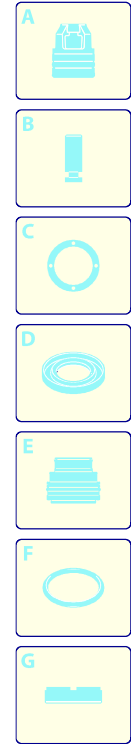

# Model PW 1900 WR PLUS

Version:

Serial number:

Code: **13494**

20/05/2013

UN\_CE\_1240-BS

Validity	Pos.	Code	Description	Q
	1	3760600	Accessories carrier	1
	2	3761900	Casing	1
	3	3761910	Guard	1
	4	3760400	Handle	1
	5	3760450	Knob	1
	6	3760211	Knob	1
	7	3761640	Switch	1
	8	3761000	Bracket	1
	9	3761180	Suction kit	1
	10	3641340	TSS box assembly	1
	11	3761190	Delivery kit	1
	12	3761620	Electric pump assembly	1
	13	3760980	Support	1
	14	3760230	Accessories carrier	1
	15	3761660	Conveyor	1
	16	3761650	Cover	1
	17	3760941	Lever	1
	18	3760410	Support	1
	19	3760440	Support	1
	20	3760390	Plate	2
	21	3760760	High pressure hose	1
	22	3760840	Fork	1
	23	3760590	Fitting	1
	24	3760750	Fork	1
	25	3760830	Plug	1
	26	3760420	Support	1
	27	3760460	Support	1
	28	3760430	Support	1
	29	3760900	Detergent hose	1
	30	3761050	Plug	1
	31	3761100	Detergent hose	1
	32	3440720	Filter	1
	33	3760240	Tank	1
	34	3761920	Wheel	2
	35	3760250	Guard	1
	36	3320200	Cable gland	1
	37	3760260	Base	1
	38	3760670	Guard	1
	39	3761630	Cable	1
	40	3760271	Lubrication kit	2
	41	3760291	Nozzle cleaning kit	1
	42	3760301	Accessories carrier	1
	43	3760311	Door	1
	44	3760471	Guard	1
	45	3760301	Accessories carrier	1
	46	3760860	Extension	2
	47	3761600	Screw kit	1
	48	3640880	Detergent suction kit	1
	49	3640550	Water seal kit	1
	50	3640710	Piston + seals kit	1
	51	3761210	TSS kit	1
	52	3082130	Water coupling kit	1
	53	3761670	Filter	1
	54	3760610	Accessories carrier	1

# Model PW 1900 WR PLUS

Version:

Serial number:

Code: **13494**

20/05/2013

Validity	Pos.	Code	Description	Q
	1	3761381	Gun	1
	2	3761440	Lance head	1
	3	3761400	Lance	1
	4	3761390	Lance+rotopower	1
	5	3761410	High pressure hose	1
	6	3641140	Gasket kit	1
	7	3940260	Tube clip	1
	8	3760680	Extension	1
	9	3761940	Patio Cleaner	1
	10	3761431	Patio Cleaner kit	1