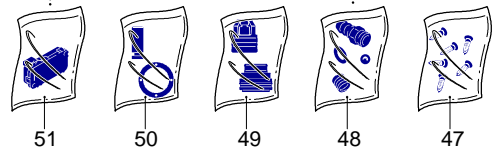

# Model PW 1900 WR PLUS

Version:

Serial number:

Code: **13494**

20/05/2013

UN\_CE\_1240-BS

Validity	Pos.	Code	Description	Q
	1	3760600	Accessories carrier	1
	2	3761900	Casing	1
	3	3761910	Guard	1
	4	3760400	Handle	1
	5	3760450	Knob	1
	6	3760211	Knob	1
	7	3761640	Switch	1
	8	3761000	Bracket	1
	9	3761180	Suction kit	1
	10	3641340	TSS box assembly	1
	11	3761190	Delivery kit	1
	12	3761620	Electric pump assembly	1
	13	3760980	Support	1
	14	3760230	Accessories carrier	1
	15	3761660	Conveyor	1
	16	3761650	Cover	1
	17	3760941	Lever	1
	18	3760410	Support	1
	19	3760440	Support	1
	20	3760390	Plate	2
	21	3760760	High pressure hose	1
	22	3760840	Fork	1
	23	3760590	Fitting	1
	24	3760750	Fork	1
	25	3760830	Plug	1
	26	3760420	Support	1
	27	3760460	Support	1
	28	3760430	Support	1
	29	3760900	Detergent hose	1
	30	3761050	Plug	1
	31	3761100	Detergent hose	1
	32	3440720	Filter	1
	33	3760240	Tank	1
	34	3761920	Wheel	2
	35	3760250	Guard	1
	36	3320200	Cable gland	1
	37	3760260	Base	1
	38	3760670	Guard	1
	39	3761630	Cable	1
	40	3760271	Lubrication kit	2
	41	3760291	Nozzle cleaning kit	1
	42	3760301	Accessories carrier	1
	43	3760311	Door	1
	44	3760471	Guard	1
	45	3760301	Accessories carrier	1
	46	3760860	Extension	2
	47	3761600	Screw kit	1
	48	3640880	Detergent suction kit	1
	49	3640550	Water seal kit	1
	50	3640710	Piston + seals kit	1
	51	3761210	TSS kit	1
	52	3082130	Water coupling kit	1
	53	3761670	Filter	1
	54	3760610	Accessories carrier	1

# Model PW 1900 WR PLUS

Version:

Serial number:

Code: **13494**

20/05/2013

Validity	Pos.	Code	Description	Q
	1	3761381	Gun	1
	2	3761440	Lance head	1
	3	3761400	Lance	1
	4	3761390	Lance+rotopower	1
	5	3761410	High pressure hose	1
	6	3641140	Gasket kit	1
	7	3940260	Tube clip	1
	8	3760680	Extension	1
	9	3761940	Patio Cleaner	1
	10	3761431	Patio Cleaner kit	1