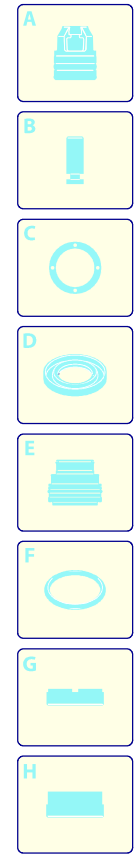

# Model PW 1900 WR PLUS

Version:

Serial number:

Code: **13494**

20/05/2013

UN\_CE\_1240-BS

Validity	Pos.	Code	Description	Q
	1	3760600	Accessories carrier	1
	2	3761900	Casing	1
	3	3761910	Guard	1
	4	3760400	Handle	1
	5	3760450	Knob	1
	6	3760211	Knob	1
	7	3761640	Switch	1
	8	3761000	Bracket	1
	9	3761180	Suction kit	1
	10	3641340	TSS box assembly	1
	11	3761190	Delivery kit	1
	12	3761620	Electric pump assembly	1
	13	3760980	Support	1
	14	3760230	Accessories carrier	1
	15	3761660	Conveyor	1
	16	3761650	Cover	1
	17	3760941	Lever	1
	18	3760410	Support	1
	19	3760440	Support	1
	20	3760390	Plate	2
	21	3760760	High pressure hose	1
	22	3760840	Fork	1
	23	3760590	Fitting	1
	24	3760750	Fork	1
	25	3760830	Plug	1
	26	3760420	Support	1
	27	3760460	Support	1
	28	3760430	Support	1
	29	3760900	Detergent hose	1
	30	3761050	Plug	1
	31	3761100	Detergent hose	1
	32	3440720	Filter	1
	33	3760240	Tank	1
	34	3761920	Wheel	2
	35	3760250	Guard	1
	36	3320200	Cable gland	1
	37	3760260	Base	1
	38	3760670	Guard	1
	39	3761630	Cable	1
	40	3760271	Lubrication kit	2
	41	3760291	Nozzle cleaning kit	1
	42	3760301	Accessories carrier	1
	43	3760311	Door	1
	44	3760471	Guard	1
	45	3760301	Accessories carrier	1
	46	3760860	Extension	2
	47	3761600	Screw kit	1
	48	3640880	Detergent suction kit	1
	49	3640550	Water seal kit	1
	50	3640710	Piston + seals kit	1
	51	3761210	TSS kit	1
	52	3082130	Water coupling kit	1
	53	3761670	Filter	1
	54	3760610	Accessories carrier	1

# Model PW 1900 WR PLUS

Version:

Serial number:

Code: **13494**

20/05/2013

Validity	Pos.	Code	Description	Q
	1	3761381	Gun	1
	2	3761440	Lance head	1
	3	3761400	Lance	1
	4	3761390	Lance+rotopower	1
	5	3761410	High pressure hose	1
	6	3641140	Gasket kit	1
	7	3940260	Tube clip	1
	8	3760680	Extension	1
	9	3761940	Patio Cleaner	1
	10	3761431	Patio Cleaner kit	1