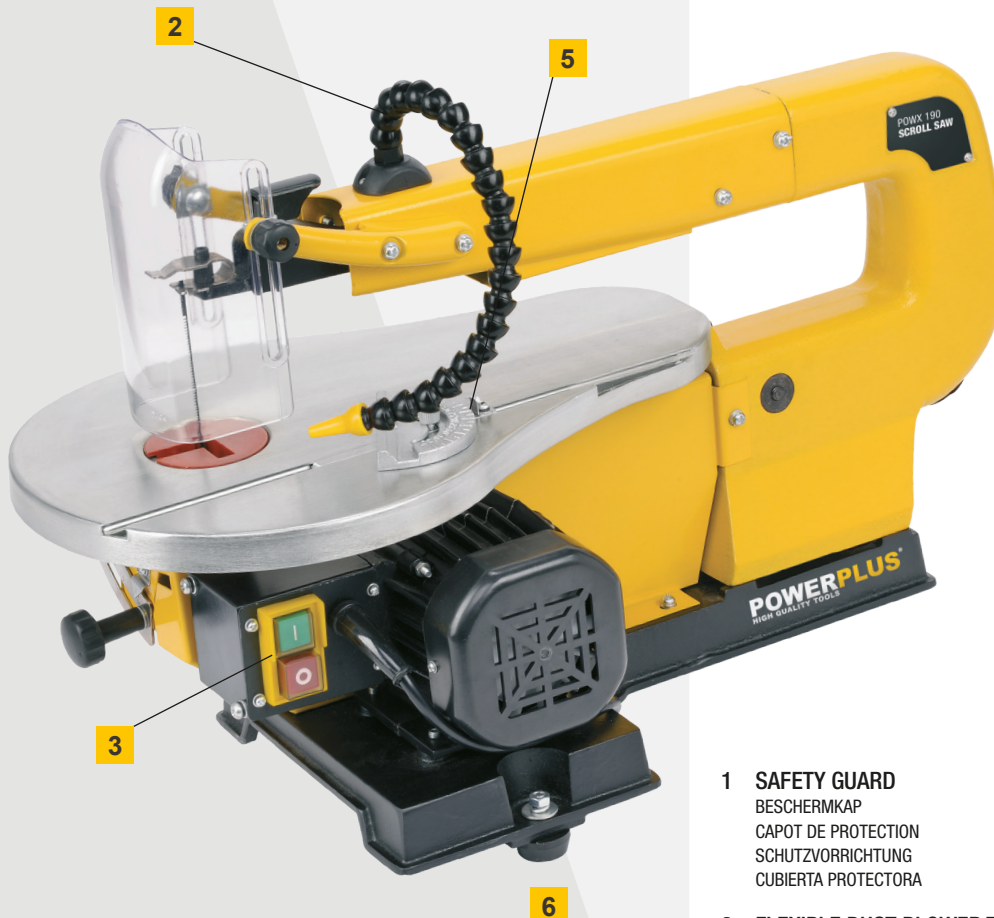

POWERPLUS
HIGH QUALITY TOOLS

POWX190

SCROLL SAW 85W

FIGUURZAAGMACHINE
SCIE À CHANTOURNER
DEKUPIERSAGE
SIERRA MARQUETERÍA

5 400338 038556 >

IMPORTANT FEATURES

85
WATT

45°
MAX
TABLE TILT

410
mm
CUTTING
WIDTH

3
YEAR
WARRANTY

1 SAFETY GUARD
BESCHERMKAP
CAPOT DE PROTECTION
SCHUTZVORRICHTUNG
CUBIERTA PROTECTORA

2 FLEXIBLE DUST BLOWER TUBING
FLEXIBELE LUCHTBLAASPIJP
SOUFFLEUR D'AIR FLEXIBLE
FLEXIBLES LUFTBLASROHR
TUBO EXTRACTOR DE POLVO FLEXIBLE

This Powerplus scroll saw has an incredible sawing capacity in wood. You can also use this machine with ultrafine saws, what enables you to saw thin materials, like veneer. This saw has a flexible dust blower tubing for a continuous clear view on your workspace.

The scroll saw doesn't require a lot of maintenance: regularly clean the machine housing with a soft cloth and keep the ventilation slots free from dust and dirt, preferably after each use.

TECHNICAL SPECIFICATIONS POWX190		Features	Box content	Symbols
Rated voltage – frequency	230V~ 50Hz	<ul style="list-style-type: none"> • Protective shield • Table tilt • Dust blower • Variable angle guide • Rubber feet 	1x Scroll saw	  
Rated power	85W		1x Blade	
Max. cutting depth	50mm		1x Dust blower tubing	
Max. cutting width	410mm		1x Angle guide	
Blade Size	133x2.6mm		1x Manual	
Rotation speed	1440min ⁻¹			
Work table H/L/W	300x375x250mm			
Max. table tilt	45°			