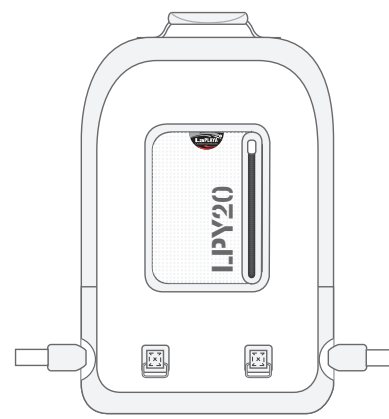

LA PLAYA DRY BAGS

White Collection

Logistic information

LaPLAYA[®]
Outdoor products

JUMBO DUFFEL 120

LOGISTIC INFORMATION

Art-No:	800602
Product EAN 13:	4020716280066
Pack EAN 13:	4020716780061
Volume L:	120
Product Dim. cm (W x D x H):	85 x 40 x 35
Product Weight gr:	1940
Colour:	white / black
Pack Unit:	3
Pack Dim. cm (W x D x H):	76 x 41.5 x 12
Pack Gross Weight kg:	6.4
Pack Volume cbm:	0.0378

CYLINDER DUFFEL 70

LOGISTIC INFORMATION

Art-No:	800502
Product EAN 13:	4020716280059
Pack EAN 13:	4020716780054
Volume L:	70
Product Dim. cm (W x Ø):	77 x 34
Product Weight gr:	1200
Colour:	white / black
Pack Unit:	3
Pack Dim. cm (W x D x H):	80.5 x 40 x 12
Pack Gross Weight kg:	4.64
Pack Volume cbm:	0.0386

TROLLEY PACK 60

LOGISTIC INFORMATION

Art-No:	800702
Product EAN 13:	4020716280073
Pack EAN 13:	4020716780078
Volume L:	60
Product Dim. cm (W x D x H):	42 x 30 x 61
Product Weight gr.:	3100
Colour:	white / black
Pack Unit:	3
Pack Dim. cm (W x D x H):	66 x 50 x 66
Pack Gross Weight kg:	10.18
Pack Volume cbm:	0.2178

CYLINDER SACK 50

LOGISTIC INFORMATION

Art-No:	800302
Product EAN 13:	4020716280035
Pack EAN 13:	4020716780030
Volume L:	50
Product Dim. cm (H x Ø):	79 x 30
Product Weight gr:	1280
Colour:	white / black
Pack Unit:	3
Pack Dim. cm (W x D x H):	53 x 32 x 12
Pack Gross Weight kg:	4.14
Pack Volume cbm:	0.0203