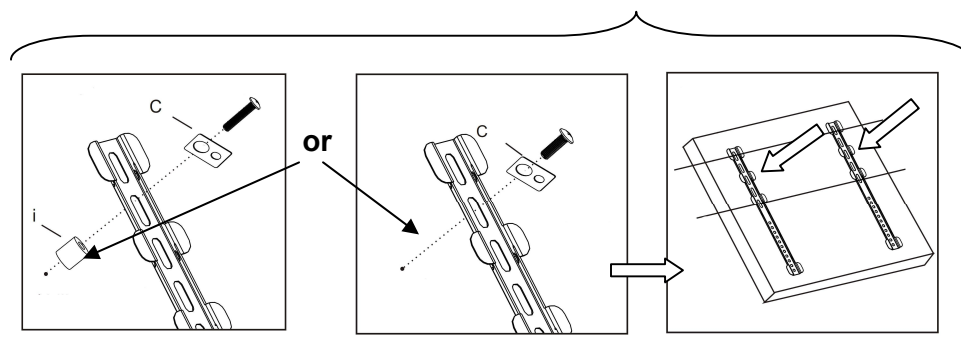

(a)		x1	(b)		x2	(c)		x4	(d)		x6
(e)		x6	(f)			x1	(g)		x4		
(h)		x6	(i)		x4	(j)		x4	(k)		x4
(m)		x4	(n)		x4						

Step 1

Step 2

Step 3

Step 4